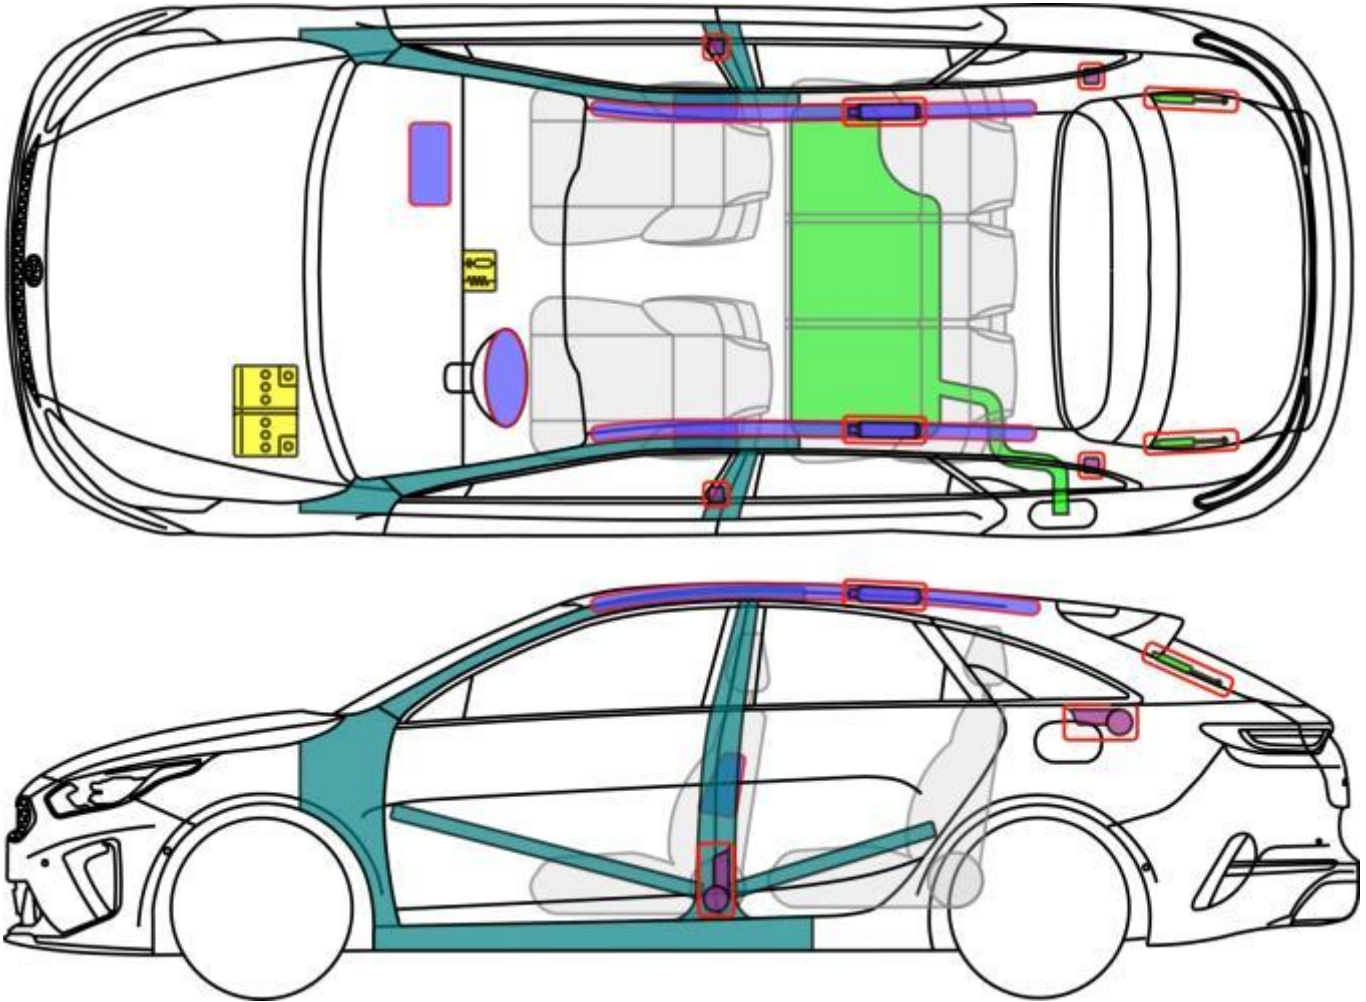

# ProCeed (CD)

5-dr Coupe from 2019

## Legend

	Airbag		Reinforcement		SRS control unit
	Stored gas inflator		Pedestrian protection system		12 V Battery
	Seatbelt pretensioner		Cylinder		Fuel tank

ProCeed