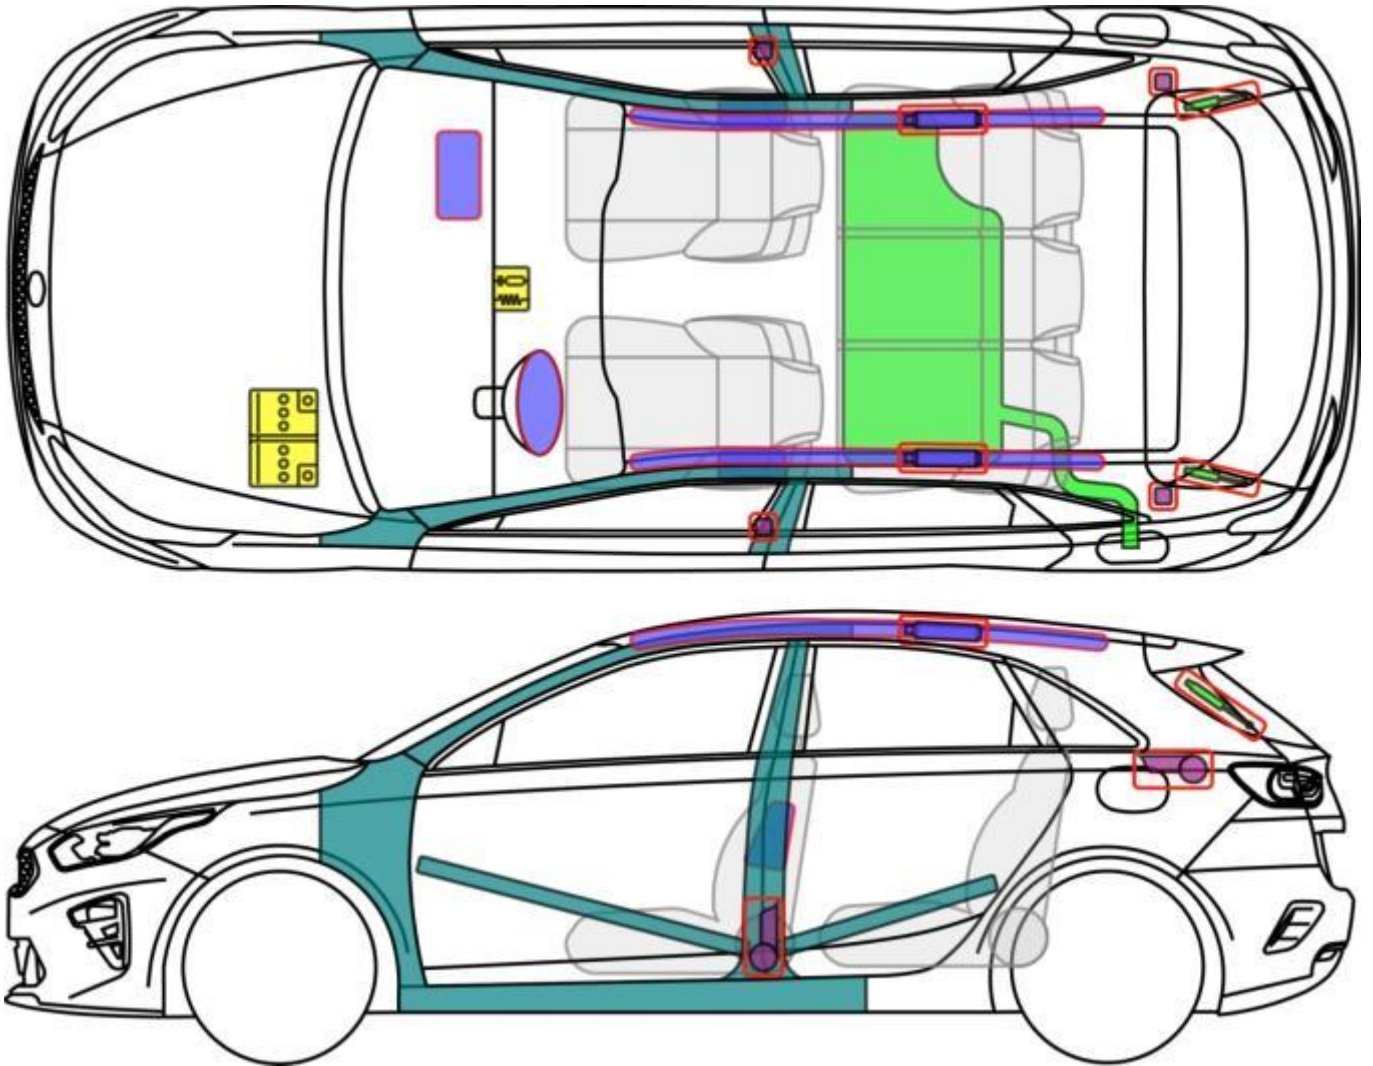

Ceed (CD)

5-dr from 2018

Legend

	Airbag		Reinforcement		SRS control unit
	Stored gas inflator		Pedestrian protection system		12 V Battery
	Seatbelt pretensioner		Cylinder		Fuel tank

Ceed